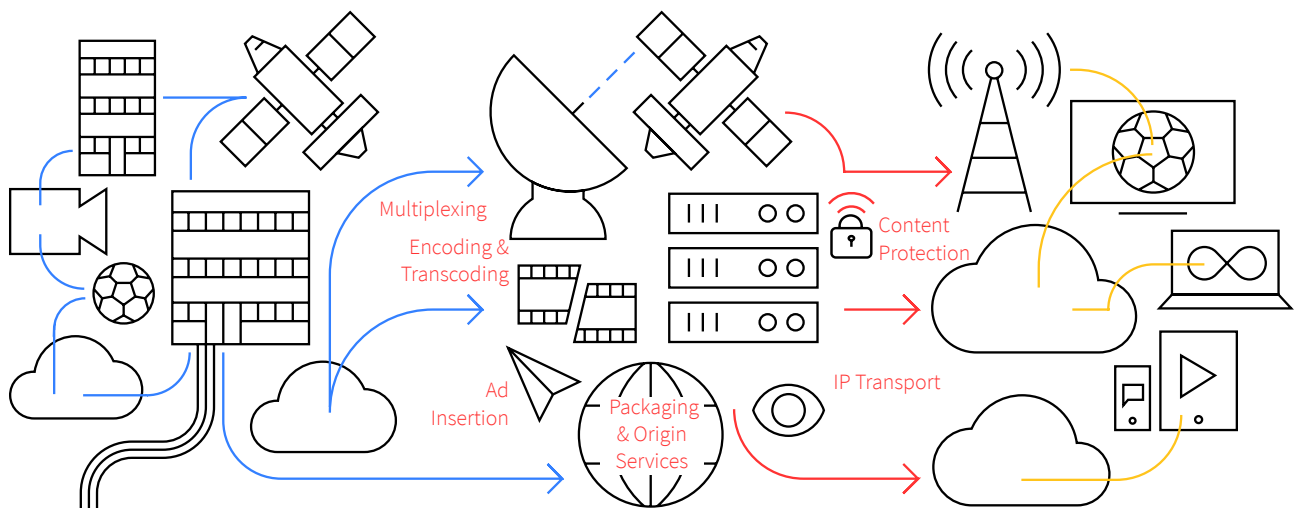

Video Network Chain

Features and Benefits

Offer the broadest encryption coverage

- Supports largest set of encryption algorithms to protect primary distribution links or high-value pay TV assets
- Seamlessly works with over 20 CAS to handle multiple vendors in a single service
- Utilizes embedded ECMG to integrate plug-and-play PowerKey solution

Optimise your operational efficiency and flexibility

- Leverages multiple deployment options to drive business agility
- Takes advantage of flexible licencing model to easily scale processing capacity and extend your feature set
- Utilises intuitive GUI to configure DVB SimulCrypt EMMG, ECMG and EIS interfaces and add new services

Secure and optimize your revenue

- Offers various resiliency mechanisms, including control word synchronization and load balancing, to ensure business continuity
- Deploys holistic security approach, continuous updates, and system hardening to meet highest content owner requirements

About Synamedia Video Network Solutions

Synamedia's video network solutions enable media, web and pay TV providers to deliver pristine-quality broadcast and broadband video securely over any network to any screen. Anchored by the industry's most comprehensive processing platform and built with high-quality standards, our solutions ensure outstanding performance and reliability for over 1,000 customers worldwide. Synamedia's solution portfolio covers the entire video network chain – from distribution, through processing, to delivery – enabling you to offer outstanding value-added and personalised experiences while saving costs.

Next Steps

Learn more about [Synamedia's video network solutions](#).

For more information, [contact us](#).